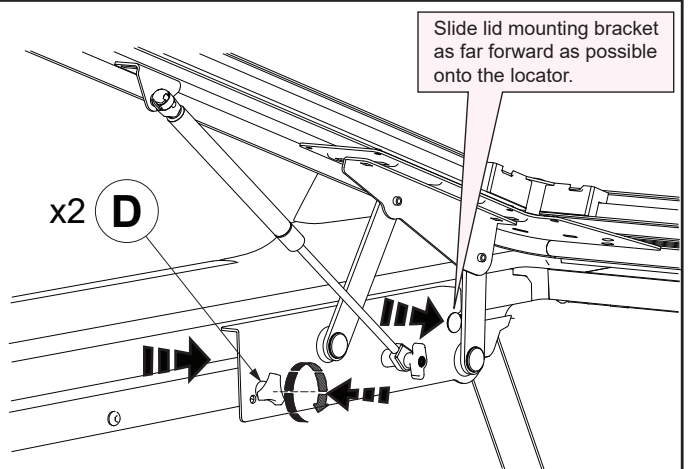

12

13

14

15

16

MAX TORQUE SETTING = 8.5Nm OR 6.3 ft.lb

MAX TORQUE SETTING = 15Nm or 11 ft.lb

Adjust latch bracket, latch height and pin location to align pin with centre of latch. Adjust cable tension to achieve correct latching. **IMPORTANT!** : Ensure seal contacts vehicle in all areas

Fitting Kit Number	Product	Revision	Date	Page
EVOS1450S	Ford Ranger Wildtrack	2.1	02-22-2024	6 of 8

17

18

Insure hinge is not twisted.
Adjust connection to lid if necessary.

After installation carefully and thoroughly clean all debris from the inside of the cargo box.
Retain these instructions for future reference