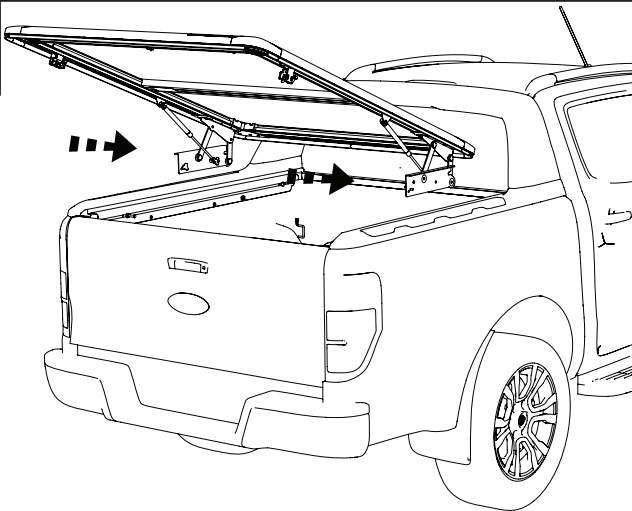

12

13

14

15

16

MAX TORQUE SETTING = 8.5Nm OR 6.3 ft.lb

MAX TORQUE SETTING = 15Nm or 11 ft.lb

Adjust latch bracket, latch height and pin location to align pin with centre of latch. Adjust cable tension to achieve correct latching. **IMPORTANT!** : Ensure seal contacts vehicle in all areas

Fitting Kit Number	Product	Revision	Date	Page
EVOS1450S	Ford Ranger Wildtrack	2.1	02-22-2024	6 of 8

17

18

Insure hinge is not twisted.
Adjust connection to lid if necessary.

After installation carefully and thoroughly clean all debris from the inside of the cargo box.
Retain these instructions for future reference