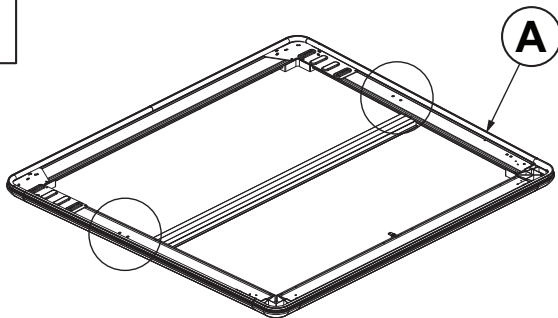

8

9

Fitting Kit Number	Product	Revision	Date	Page
EVOS1450S	Ford Ranger Wildtrack	2.1	22-07-2024	4 of 8

10

Vehicle Model	Π	Θ
	mm	mm
Ford Ranger Wildtrak DC 2011+	25.5	25.5

11

MAX TORQUE SETTING = 8.5 Nm or 6.3 ft.lb

12

13

14

15

16

MAX TORQUE SETTING = 8.5Nm OR 6.3 ft.lb

MAX TORQUE SETTING = 15Nm or 11 ft.lb

Adjust latch bracket, latch height and pin location to align pin with centre of latch. Adjust cable tension to achieve correct latching. **IMPORTANT!** : Ensure seal contacts vehicle in all areas