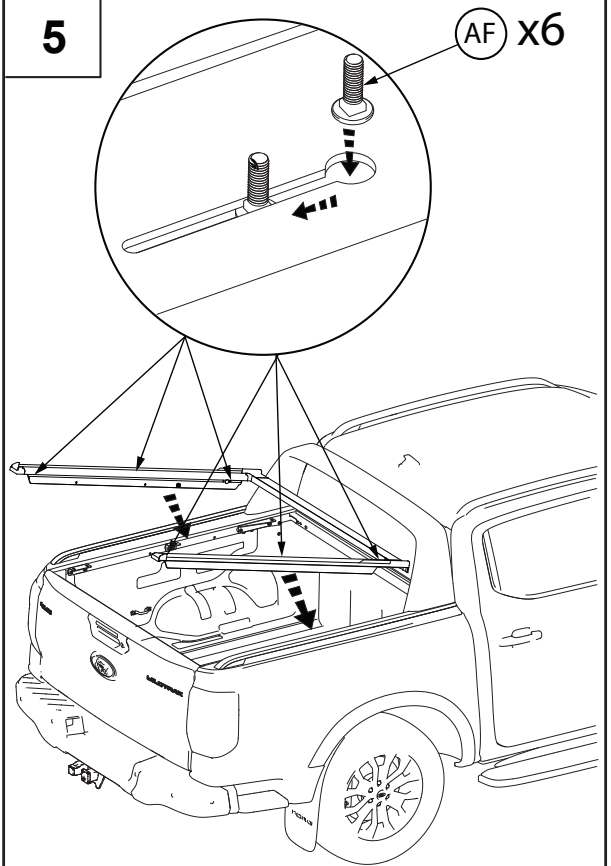

4

5

6

Fitting Kit Number EVOS1450S	Product Ford Ranger Wildtrack	Revision 2.1	Date 22-07-2024	Page 3 of 8
--	---	------------------------	---------------------------	-----------------------

7

Tighten the bolts to 8.5 N.m or 6.3 ft.lb
(once rail adjustments are complete)

8

9

Fitting Kit Number	Product	Revision	Date	Page
EVOS1450S	Ford Ranger Wildtrack	2.1	22-07-2024	4 of 8

10

Vehicle Model	Π	Θ
	mm	mm
Ford Ranger Wildtrak DC 2011+	25.5	25.5

11

MAX TORQUE SETTING = 8.5 Nm or 6.3 ft.lb

12

13

14

15

16

MAX TORQUE SETTING = 8.5Nm OR 6.3 ft.lb

MAX TORQUE SETTING = 15Nm or 11 ft.lb

Adjust latch bracket, latch height and pin location to align pin with centre of latch. Adjust cable tension to achieve correct latching. **IMPORTANT!** : Ensure seal contacts vehicle in all areas