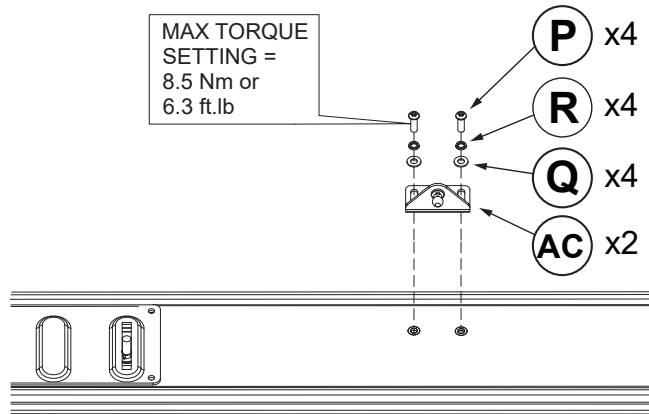

4

5

6

Fitting Kit Number EVOS1450S	Product Ford Ranger Wildtrack	Revision 2.1	Date 22-07-2024	Page 3 of 8
--	---	------------------------	---------------------------	-----------------------

7

Tighten the bolts to 8.5 N.m or 6.3 ft.lb
(once rail adjustments are complete)

8

9

Fitting Kit Number	Product	Revision	Date	Page
EVOS1450S	Ford Ranger Wildtrack	2.1	22-07-2024	4 of 8

10

Vehicle Model	Π	Θ
	mm	mm
Ford Ranger Wildtrak DC 2011+	25.5	25.5

11

MAX TORQUE SETTING = 8.5 Nm or 6.3 ft.lb

12

13

14

15

16

MAX TORQUE SETTING = 8.5Nm OR 6.3 ft.lb

MAX TORQUE SETTING = 15Nm or 11 ft.lb

Adjust latch bracket, latch height and pin location to align pin with centre of latch. Adjust cable tension to achieve correct latching. **IMPORTANT!** : Ensure seal contacts vehicle in all areas