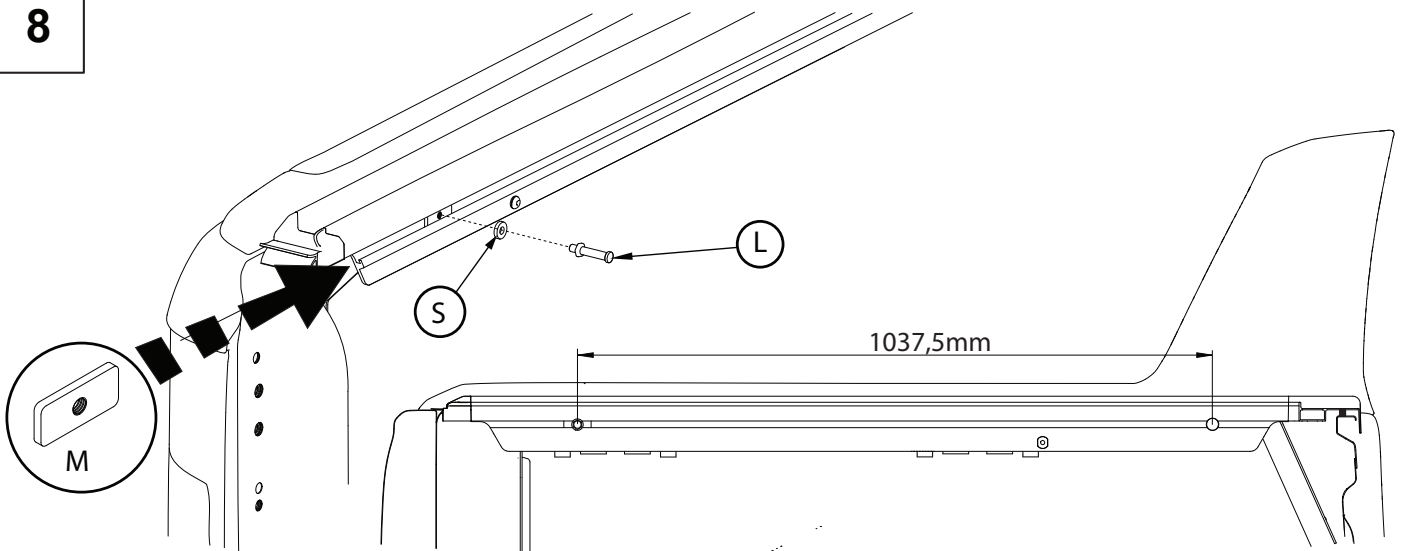

4

5

6

Fitting Kit Number EVOS1450S	Product Ford Ranger Wildtrack	Revision 2.1	Date 22-07-2024	Page 3 of 8
--	---	------------------------	---------------------------	-----------------------

7

Tighten the bolts to 8.5 N.m or 6.3 ft.lb
(once rail adjustments are complete)

8

9

Fitting Kit Number	Product	Revision	Date	Page
EVOS1450S	Ford Ranger Wildtrack	2.1	22-07-2024	4 of 8

10

Vehicle Model	Π	Θ
	mm	mm
Ford Ranger Wildtrak DC 2011+	25.5	25.5

11

MAX TORQUE SETTING = 8.5 Nm or 6.3 ft.lb

12

13

14

15

16

MAX TORQUE SETTING = 8.5Nm OR 6.3 ft.lb

MAX TORQUE SETTING = 15Nm or 11 ft.lb

Adjust latch bracket, latch height and pin location to align pin with centre of latch. Adjust cable tension to achieve correct latching. **IMPORTANT!** : Ensure seal contacts vehicle in all areas