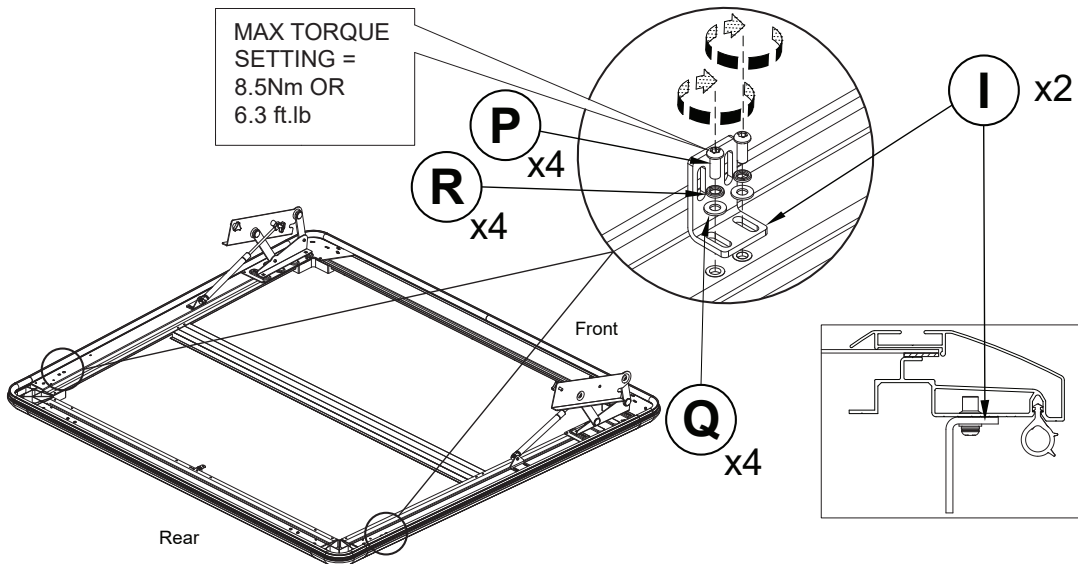

4

5

6

Fitting Kit Number EVOS1450S	Product Ford Ranger Wildtrack	Revision 2.1	Date 22-07-2024	Page 3 of 8
--	---	------------------------	---------------------------	-----------------------

7

Tighten the bolts to 8.5 N.m or 6.3 ft.lb
(once rail adjustments are complete)

8

9

Fitting Kit Number	Product	Revision	Date	Page
EVOS1450S	Ford Ranger Wildtrack	2.1	22-07-2024	4 of 8

10

Vehicle Model	Π	Θ
	mm	mm
Ford Ranger Wildtrak DC 2011+	25.5	25.5

11

MAX TORQUE SETTING = 8.5 Nm or 6.3 ft.lb

12

13

14

15

16

MAX TORQUE SETTING = 8.5Nm OR 6.3 ft.lb

MAX TORQUE SETTING = 15Nm or 11 ft.lb

Adjust latch bracket, latch height and pin location to align pin with centre of latch. Adjust cable tension to achieve correct latching. **IMPORTANT!** : Ensure seal contacts vehicle in all areas

Fitting Kit Number	Product	Revision	Date	Page
EVOS1450S	Ford Ranger Wildtrack	2.1	02-22-2024	6 of 8

17

18

Insure hinge is not twisted.
Adjust connection to lid if necessary.

After installation carefully and thoroughly clean all debris from the inside of the cargo box.
Retain these instructions for future reference