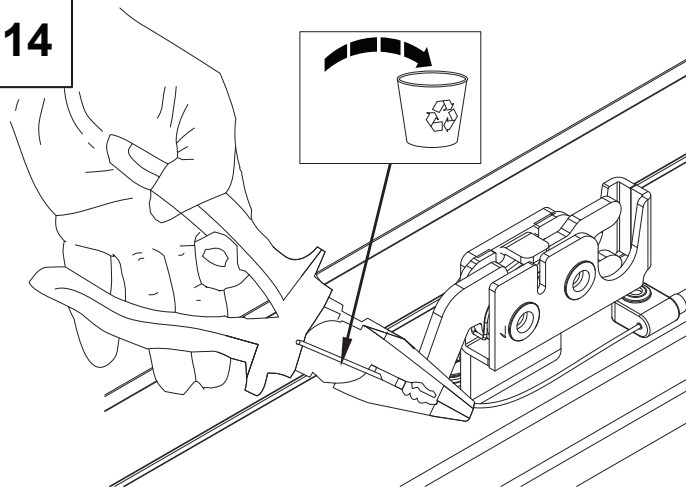

4

5

6

Fitting Kit Number EVOS1450S	Product Ford Ranger Wildtrack	Revision 2.1	Date 22-07-2024	Page 3 of 8
--	---	------------------------	---------------------------	-----------------------

7

Tighten the bolts to 8.5 N.m or 6.3 ft.lb
(once rail adjustments are complete)

8

9

Fitting Kit Number	Product	Revision	Date	Page
EVOS1450S	Ford Ranger Wildtrack	2.1	22-07-2024	4 of 8

10

Vehicle Model	Π	Θ
	mm	mm
Ford Ranger Wildtrak DC 2011+	25.5	25.5

11

MAX TORQUE SETTING = 8.5 Nm or 6.3 ft.lb

12

13

14

15

16

MAX TORQUE SETTING = 8.5Nm OR 6.3 ft.lb

MAX TORQUE SETTING = 15Nm or 11 ft.lb

Adjust latch bracket, latch height and pin location to align pin with centre of latch. Adjust cable tension to achieve correct latching. **IMPORTANT!** : Ensure seal contacts vehicle in all areas

Fitting Kit Number	Product	Revision	Date	Page
EVOS1450S	Ford Ranger Wildtrack	2.1	02-22-2024	6 of 8

17

18

Insure hinge is not twisted.
Adjust connection to lid if necessary.

After installation carefully and thoroughly clean all debris from the inside of the cargo box.
Retain these instructions for future reference