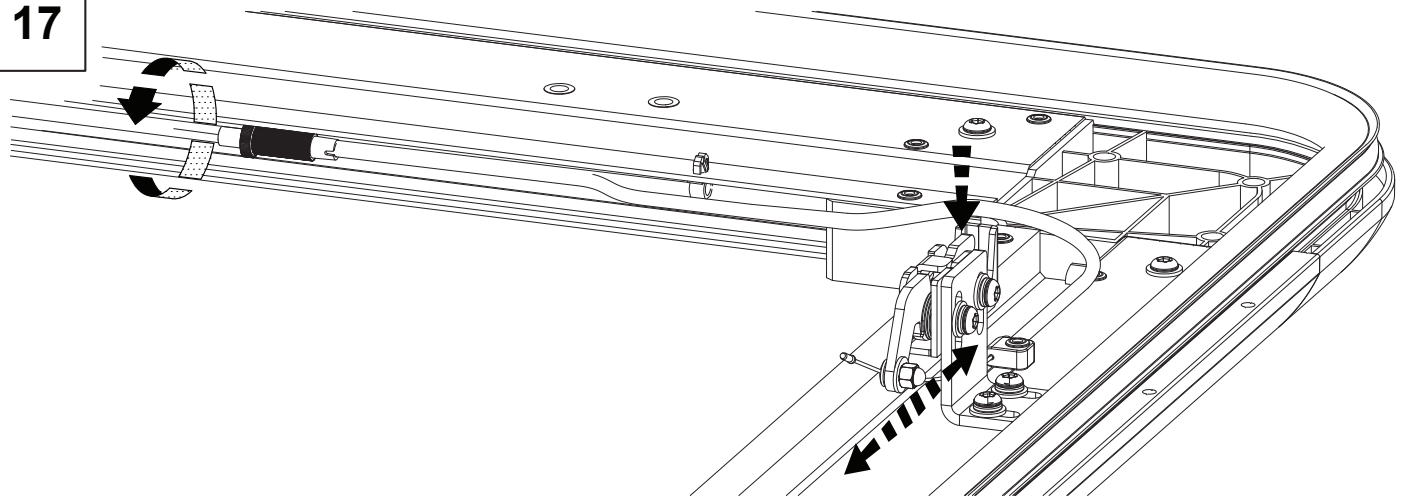

12

13

14

15

16

MAX TORQUE SETTING = 8.5Nm OR 6.3 ft.lb

MAX TORQUE SETTING = 15Nm or 11 ft.lb

Adjust latch bracket, latch height and pin location to align pin with centre of latch. Adjust cable tension to achieve correct latching. **IMPORTANT!** : Ensure seal contacts vehicle in all areas

Fitting Kit Number	Product	Revision	Date	Page
EVOS1450S	Ford Ranger Wildtrack	2.1	02-22-2024	6 of 8

17

18

Insure hinge is not twisted.
Adjust connection to lid if necessary.

After installation carefully and thoroughly clean all debris from the inside of the cargo box.
Retain these instructions for future reference