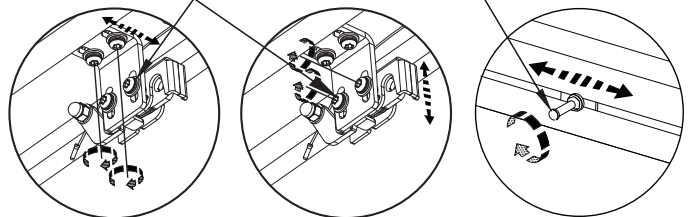

12

13

14

15

16

MAX TORQUE SETTING = 8.5Nm OR 6.3 ft.lb

MAX TORQUE SETTING = 15Nm or 11 ft.lb

Adjust latch bracket, latch height and pin location to align pin with centre of latch. Adjust cable tension to achieve correct latching. **IMPORTANT!** : Ensure seal contacts vehicle in all areas

Fitting Kit Number	Product	Revision	Date	Page
EVOS1450S	Ford Ranger Wildtrack	2.1	02-22-2024	6 of 8

17

18

Insure hinge is not twisted.
Adjust connection to lid if necessary.

After installation carefully and thoroughly clean all debris from the inside of the cargo box.
Retain these instructions for future reference