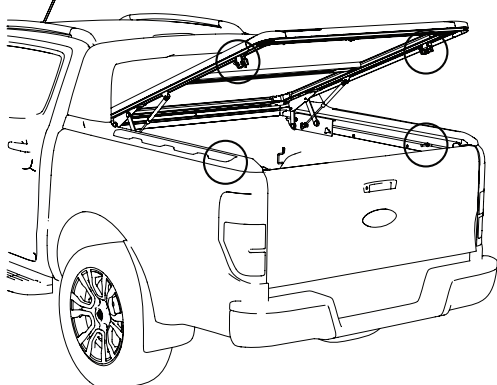

8

9

Fitting Kit Number	Product	Revision	Date	Page
EVOS1450S	Ford Ranger Wildtrack	2.1	22-07-2024	4 of 8

10

Vehicle Model	Π	Θ
	mm	mm
Ford Ranger Wildtrak DC 2011+	25.5	25.5

11

MAX TORQUE SETTING = 8.5 Nm or 6.3 ft.lb

12

13

14

15

16

MAX TORQUE SETTING = 8.5Nm OR 6.3 ft.lb

MAX TORQUE SETTING = 15Nm or 11 ft.lb

Adjust latch bracket, latch height and pin location to align pin with centre of latch. Adjust cable tension to achieve correct latching. **IMPORTANT!** : Ensure seal contacts vehicle in all areas

Fitting Kit Number	Product	Revision	Date	Page
EVOS1450S	Ford Ranger Wildtrack	2.1	02-22-2024	6 of 8

17

18

Insure hinge is not twisted.
Adjust connection to lid if necessary.

After installation carefully and thoroughly clean all debris from the inside of the cargo box.
Retain these instructions for future reference