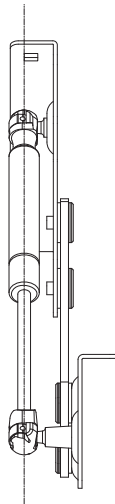

4

5

6

Fitting Kit Number EVOS1450S	Product Ford Ranger Wildtrack	Revision 2.1	Date 22-07-2024	Page 3 of 8
--	---	------------------------	---------------------------	-----------------------

7

Tighten the bolts to 8.5 N.m or 6.3 ft.lb
(once rail adjustments are complete)

8

9

Fitting Kit Number	Product	Revision	Date	Page
EVOS1450S	Ford Ranger Wildtrack	2.1	22-07-2024	4 of 8

10

Vehicle Model	Π	Θ
	mm	mm
Ford Ranger Wildtrak DC 2011+	25.5	25.5

11

MAX TORQUE SETTING = 8.5 Nm or 6.3 ft.lb

12

13

14

15

16

MAX TORQUE SETTING = 8.5Nm OR 6.3 ft.lb

MAX TORQUE SETTING = 15Nm or 11 ft.lb

Adjust latch bracket, latch height and pin location to align pin with centre of latch. Adjust cable tension to achieve correct latching. **IMPORTANT!** : Ensure seal contacts vehicle in all areas

Fitting Kit Number	Product	Revision	Date	Page
EVOS1450S	Ford Ranger Wildtrack	2.1	02-22-2024	6 of 8

17

18

Insure hinge is not twisted.
Adjust connection to lid if necessary.

After installation carefully and thoroughly clean all debris from the inside of the cargo box.
Retain these instructions for future reference