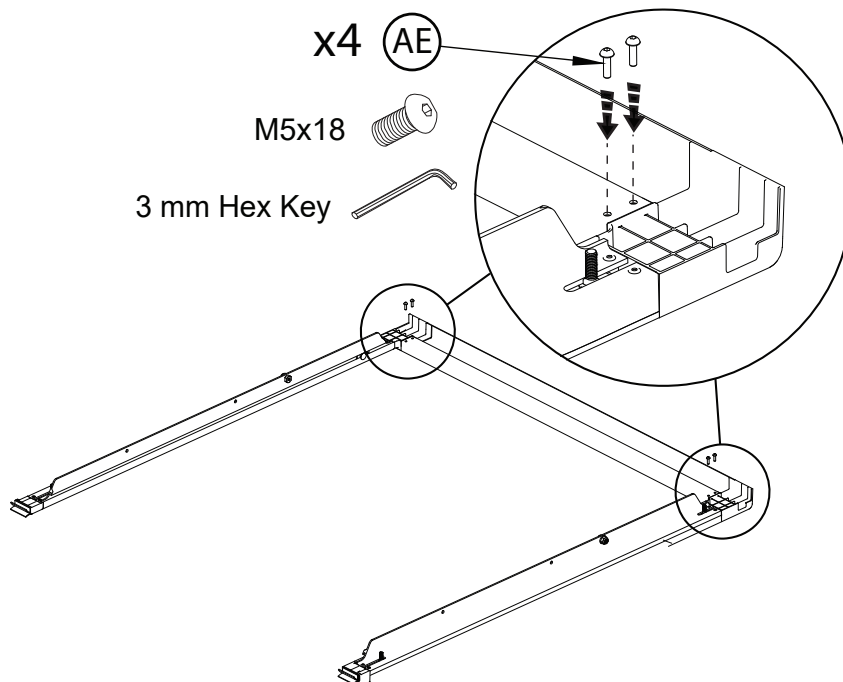

Fitting Kit Number	Product	Revision	Date	Page
EVOS1450S	Ford Ranger Wildtrack	2.1	22-07-2024	2 of 8