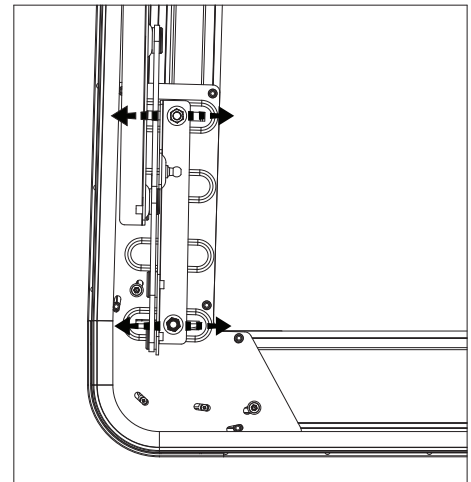

12

13

14

15

16

MAX TORQUE SETTING = 8.5Nm OR 6.3 ft.lb

MAX TORQUE SETTING = 15Nm or 11 ft.lb

Adjust latch bracket, latch height and pin location to align pin with centre of latch. Adjust cable tension to achieve correct latching. **IMPORTANT!** : Ensure seal contacts vehicle in all areas

Fitting Kit Number	Product	Revision	Date	Page
EVOS1450S	Ford Ranger Wildtrack	2.1	02-22-2024	6 of 8

17

18

Insure hinge is not twisted.
Adjust connection to lid if necessary.

After installation carefully and thoroughly clean all debris from the inside of the cargo box.
Retain these instructions for future reference