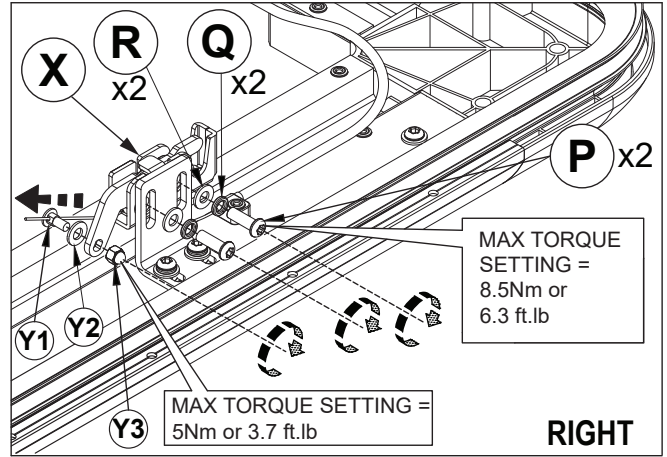

4

5

6

Fitting Kit Number EVOS1450S	Product Ford Ranger Wildtrack	Revision 2.1	Date 22-07-2024	Page 3 of 8
--	---	------------------------	---------------------------	-----------------------

7

Tighten the bolts to 8.5 N.m or 6.3 ft.lb
(once rail adjustments are complete)

8

9

Fitting Kit Number	Product	Revision	Date	Page
EVOS1450S	Ford Ranger Wildtrack	2.1	22-07-2024	4 of 8

10

Vehicle Model	Π	Θ
	mm	mm
Ford Ranger Wildtrak DC 2011+	25.5	25.5

11

MAX TORQUE SETTING = 8.5 Nm or 6.3 ft.lb

12

13

14

15

16

MAX TORQUE SETTING = 8.5Nm OR 6.3 ft.lb

MAX TORQUE SETTING = 15Nm or 11 ft.lb

Adjust latch bracket, latch height and pin location to align pin with centre of latch. Adjust cable tension to achieve correct latching. **IMPORTANT!** : Ensure seal contacts vehicle in all areas