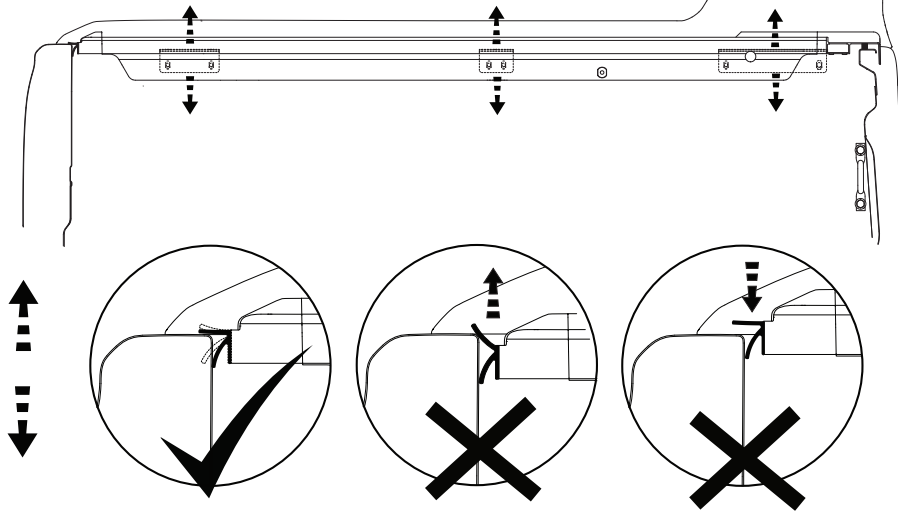

4

5

6

Fitting Kit Number EVOS1450S	Product Ford Ranger Wildtrack	Revision 2.1	Date 22-07-2024	Page 3 of 8
--	---	------------------------	---------------------------	-----------------------

7

Tighten the bolts to 8.5 N.m or 6.3 ft.lb
(once rail adjustments are complete)

8

9

Fitting Kit Number	Product	Revision	Date	Page
EVOS1450S	Ford Ranger Wildtrack	2.1	22-07-2024	4 of 8

10

Vehicle Model	Π	Θ
	mm	mm
Ford Ranger Wildtrak DC 2011+	25.5	25.5

11

MAX TORQUE SETTING = 8.5 Nm or 6.3 ft.lb

12

13

14

15

16

MAX TORQUE SETTING = 8.5Nm OR 6.3 ft.lb

MAX TORQUE SETTING = 15Nm or 11 ft.lb

Adjust latch bracket, latch height and pin location to align pin with centre of latch. Adjust cable tension to achieve correct latching. **IMPORTANT!** : Ensure seal contacts vehicle in all areas