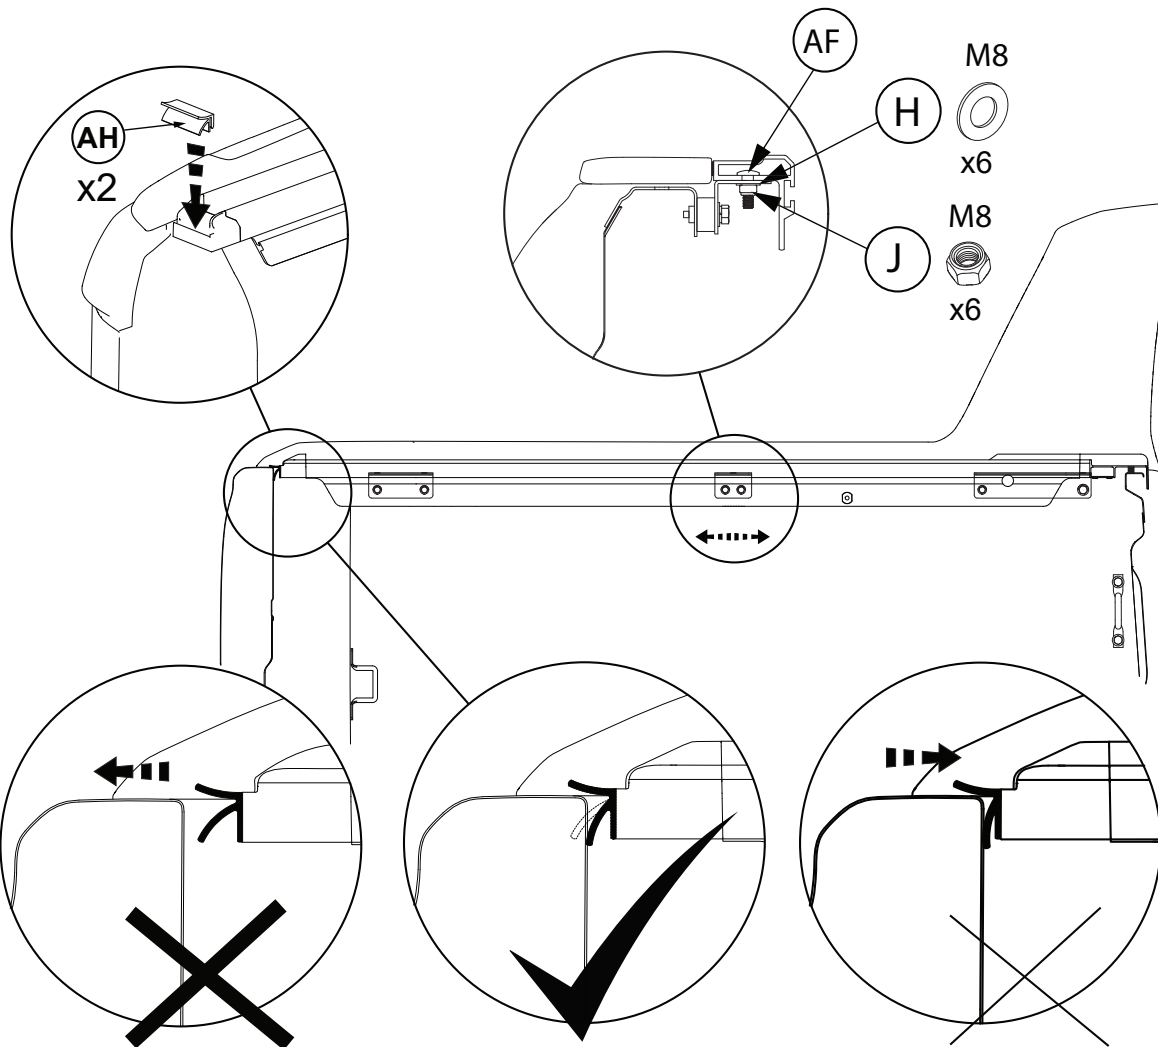

4

5

6

Fitting Kit Number EVOS1450S	Product Ford Ranger Wildtrack	Revision 2.1	Date 22-07-2024	Page 3 of 8
--	---	------------------------	---------------------------	-----------------------

7

Tighten the bolts to 8.5 N.m or 6.3 ft.lb
(once rail adjustments are complete)

8

9

Fitting Kit Number	Product	Revision	Date	Page
EVOS1450S	Ford Ranger Wildtrack	2.1	22-07-2024	4 of 8

10

Vehicle Model	Π	Θ
	mm	mm
Ford Ranger Wildtrak DC 2011+	25.5	25.5

11

MAX TORQUE SETTING = 8.5 Nm or 6.3 ft.lb

12

13

14

15

16

MAX TORQUE SETTING = 8.5Nm OR 6.3 ft.lb

MAX TORQUE SETTING = 15Nm or 11 ft.lb

Adjust latch bracket, latch height and pin location to align pin with centre of latch. Adjust cable tension to achieve correct latching. **IMPORTANT!** : Ensure seal contacts vehicle in all areas