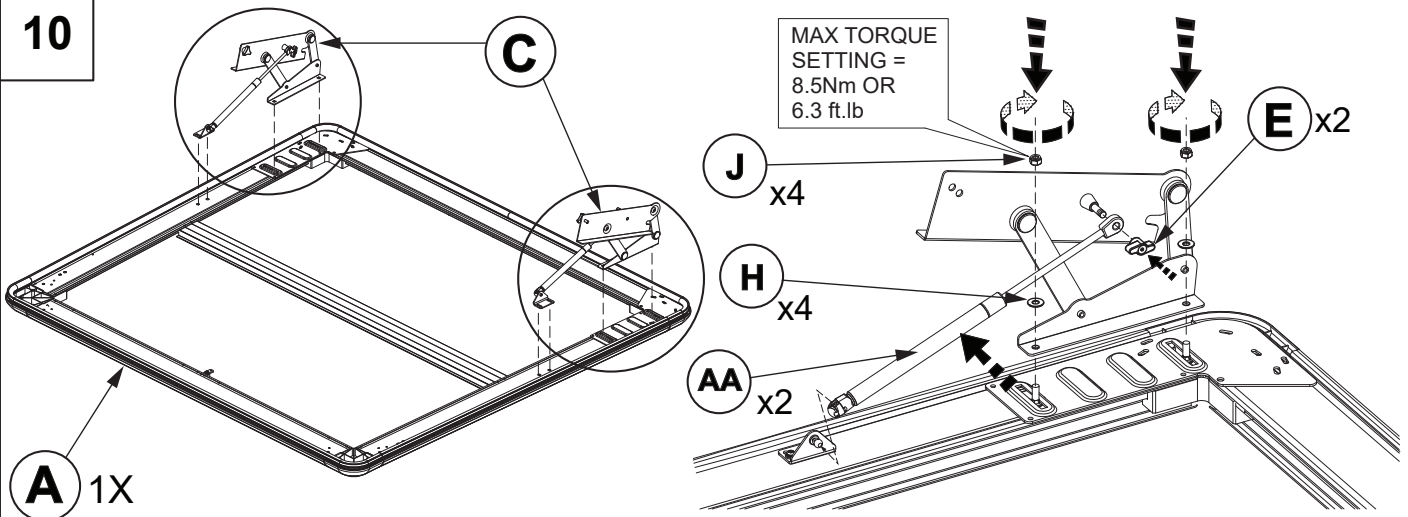

4

5

6

Fitting Kit Number EVOS1450S	Product Ford Ranger Wildtrack	Revision 2.1	Date 22-07-2024	Page 3 of 8
--	---	------------------------	---------------------------	-----------------------

7

Tighten the bolts to 8.5 N.m or 6.3 ft.lb
(once rail adjustments are complete)

8

9

Fitting Kit Number	Product	Revision	Date	Page
EVOS1450S	Ford Ranger Wildtrack	2.1	22-07-2024	4 of 8

10

Vehicle Model	Π	Θ
	mm	mm
Ford Ranger Wildtrak DC 2011+	25.5	25.5

11

MAX TORQUE SETTING = 8.5 Nm or 6.3 ft.lb

12

13

14

15

16

MAX TORQUE SETTING = 8.5Nm OR 6.3 ft.lb

MAX TORQUE SETTING = 15Nm or 11 ft.lb

Adjust latch bracket, latch height and pin location to align pin with centre of latch. Adjust cable tension to achieve correct latching. **IMPORTANT!** : Ensure seal contacts vehicle in all areas