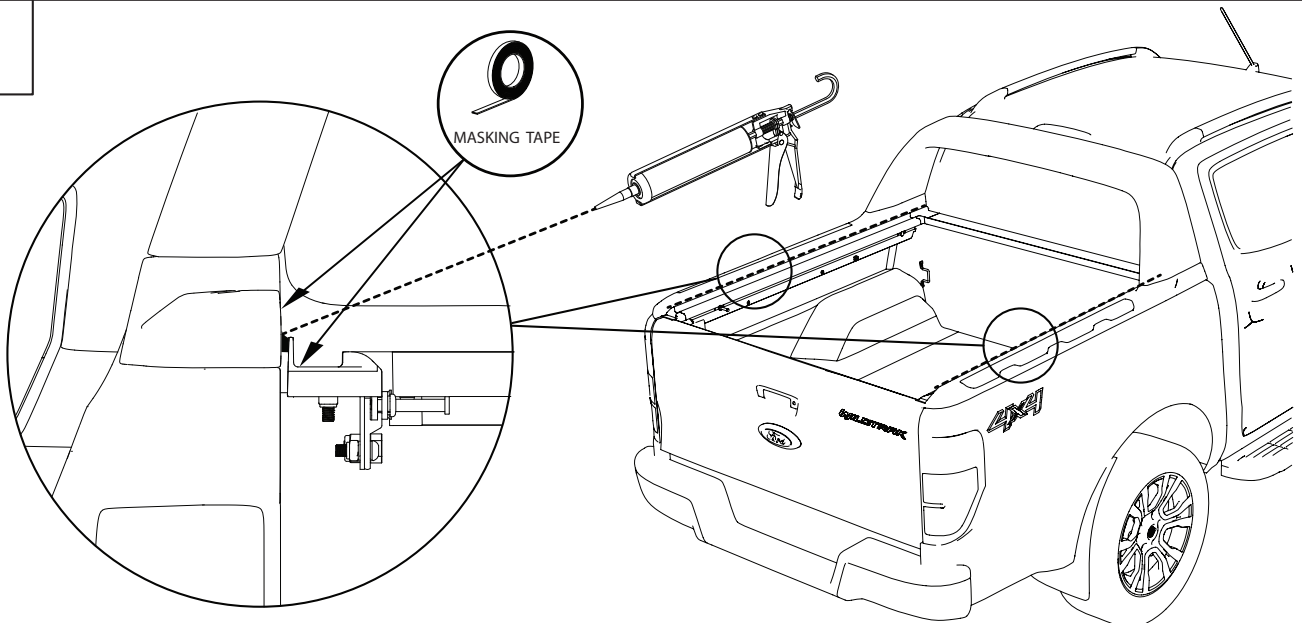

4

5

6

Fitting Kit Number EVOS1450S	Product Ford Ranger Wildtrack	Revision 2.1	Date 22-07-2024	Page 3 of 8
--	---	------------------------	---------------------------	-----------------------

7

Tighten the bolts to 8.5 N.m or 6.3 ft.lb
(once rail adjustments are complete)

8

9

Fitting Kit Number	Product	Revision	Date	Page
EVOS1450S	Ford Ranger Wildtrack	2.1	22-07-2024	4 of 8

10

Vehicle Model	Π	Θ
	mm	mm
Ford Ranger Wildtrak DC 2011+	25.5	25.5

11

MAX TORQUE SETTING = 8.5 Nm or 6.3 ft.lb

12

13

14

15

16

MAX TORQUE SETTING = 8.5Nm OR 6.3 ft.lb

MAX TORQUE SETTING = 15Nm or 11 ft.lb

Adjust latch bracket, latch height and pin location to align pin with centre of latch. Adjust cable tension to achieve correct latching. **IMPORTANT!** : Ensure seal contacts vehicle in all areas