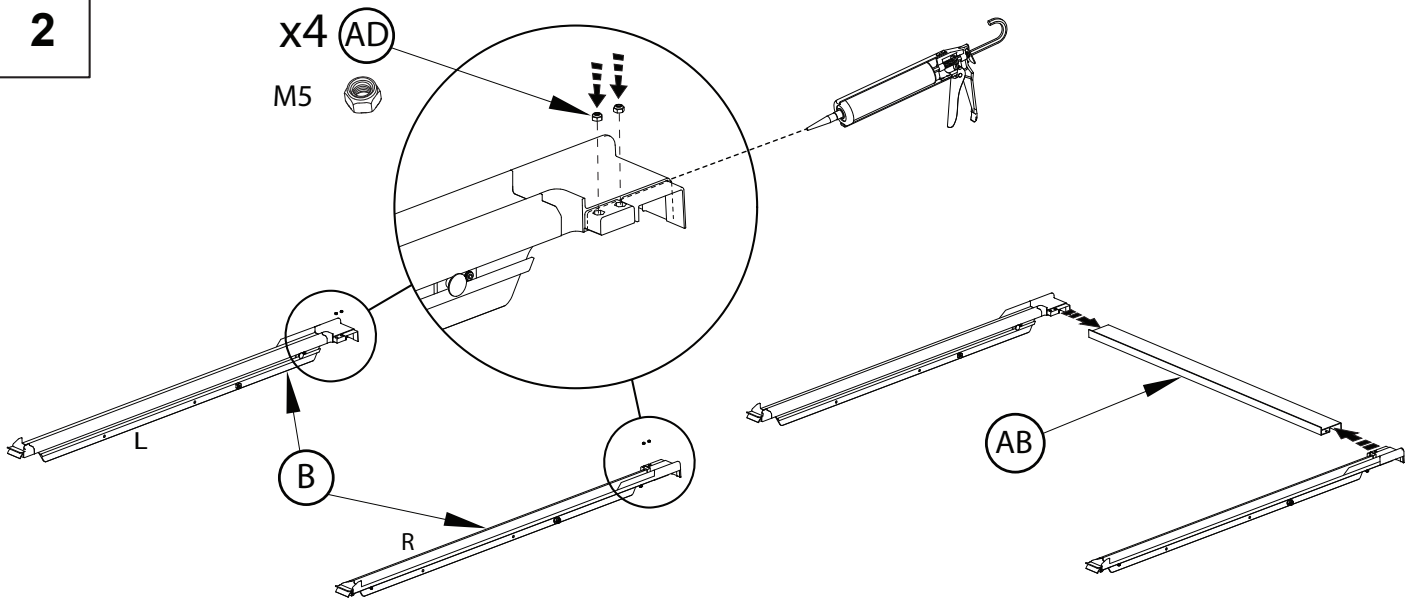

1

2

3

Fitting Kit Number	Product	Revision	Date	Page
EVOS1450S	Ford Ranger Wildtrack	2.1	22-07-2024	2 of 8