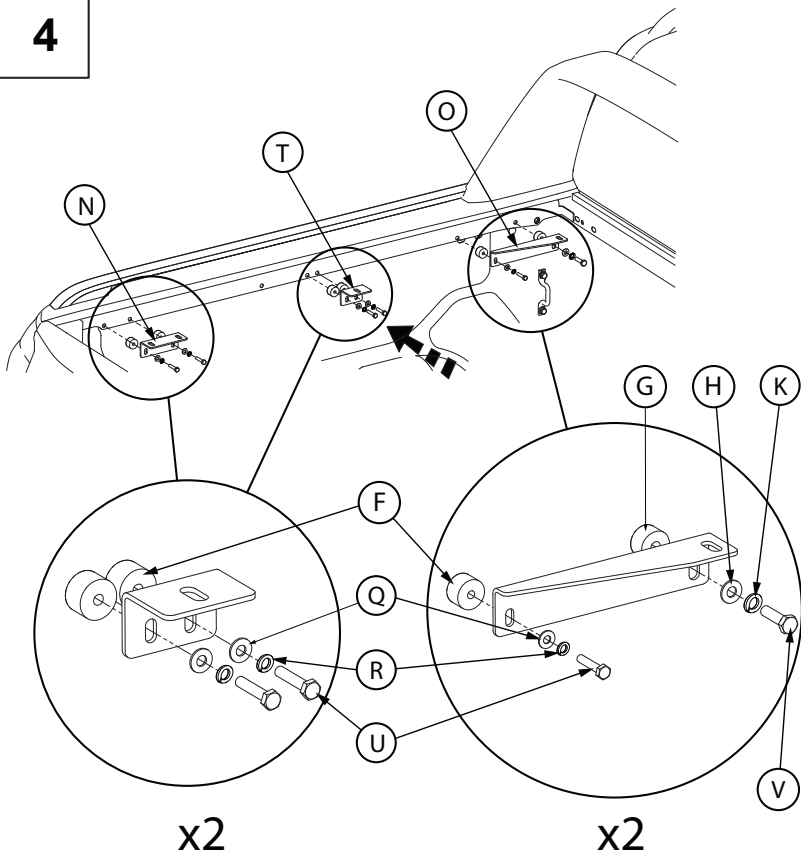

4

5

6

Fitting Kit Number EVOS1450S	Product Ford Ranger Wildtrack	Revision 2.1	Date 22-07-2024	Page 3 of 8
--	---	------------------------	---------------------------	-----------------------

7

Tighten the bolts to 8.5 N.m or 6.3 ft.lb
(once rail adjustments are complete)

8

9

Fitting Kit Number	Product	Revision	Date	Page
EVOS1450S	Ford Ranger Wildtrack	2.1	22-07-2024	4 of 8

10

Vehicle Model	Π	Θ
	mm	mm
Ford Ranger Wildtrak DC 2011+	25.5	25.5

11

MAX TORQUE SETTING = 8.5 Nm or 6.3 ft.lb

12

13

14

15

16

MAX TORQUE SETTING = 8.5Nm OR 6.3 ft.lb

MAX TORQUE SETTING = 15Nm or 11 ft.lb

Adjust latch bracket, latch height and pin location to align pin with centre of latch. Adjust cable tension to achieve correct latching. **IMPORTANT!** : Ensure seal contacts vehicle in all areas