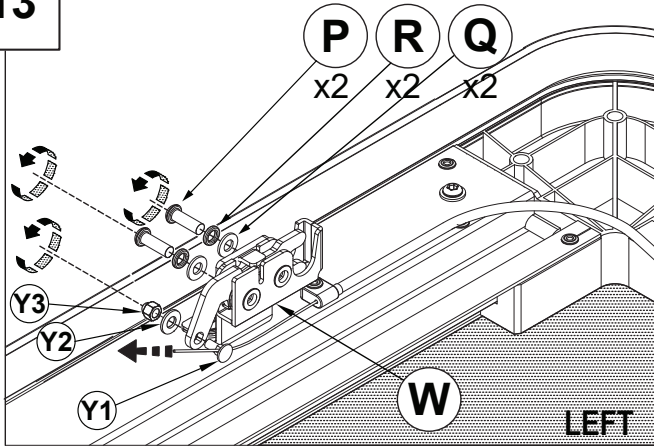

4

5

6

Fitting Kit Number EVOS1450S	Product Ford Ranger Wildtrack	Revision 2.1	Date 22-07-2024	Page 3 of 8
--	---	------------------------	---------------------------	-----------------------

7

Tighten the bolts to 8.5 N.m or 6.3 ft.lb
(once rail adjustments are complete)

8

9

Fitting Kit Number	Product	Revision	Date	Page
EVOS1450S	Ford Ranger Wildtrack	2.1	22-07-2024	4 of 8

10

Vehicle Model	Π	Θ
	mm	mm
Ford Ranger Wildtrak DC 2011+	25.5	25.5

11

MAX TORQUE SETTING = 8.5 Nm or 6.3 ft.lb

12

13

14

15

16

MAX TORQUE SETTING = 8.5Nm OR 6.3 ft.lb

MAX TORQUE SETTING = 15Nm or 11 ft.lb

Adjust latch bracket, latch height and pin location to align pin with centre of latch. Adjust cable tension to achieve correct latching. **IMPORTANT!** : Ensure seal contacts vehicle in all areas

Fitting Kit Number	Product	Revision	Date	Page
EVOS1450S	Ford Ranger Wildtrack	2.1	02-22-2024	6 of 8

17

18

Insure hinge is not twisted.
Adjust connection to lid if necessary.

After installation carefully and thoroughly clean all debris from the inside of the cargo box.
Retain these instructions for future reference