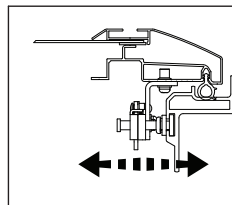

8

9

Fitting Kit Number	Product	Revision	Date	Page
EVOS1450S	Ford Ranger Wildtrack	2.1	22-07-2024	4 of 8

10

Vehicle Model	Π	Θ
	mm	mm
Ford Ranger Wildtrak DC 2011+	25.5	25.5

11

MAX TORQUE SETTING = 8.5 Nm or 6.3 ft.lb

12

13

14

15

16

MAX TORQUE SETTING = 8.5Nm OR 6.3 ft.lb

MAX TORQUE SETTING = 15Nm or 11 ft.lb

Adjust latch bracket, latch height and pin location to align pin with centre of latch. Adjust cable tension to achieve correct latching. **IMPORTANT!** : Ensure seal contacts vehicle in all areas

Fitting Kit Number	Product	Revision	Date	Page
EVOS1450S	Ford Ranger Wildtrack	2.1	02-22-2024	6 of 8

17

18

Insure hinge is not twisted.
Adjust connection to lid if necessary.

After installation carefully and thoroughly clean all debris from the inside of the cargo box.
Retain these instructions for future reference