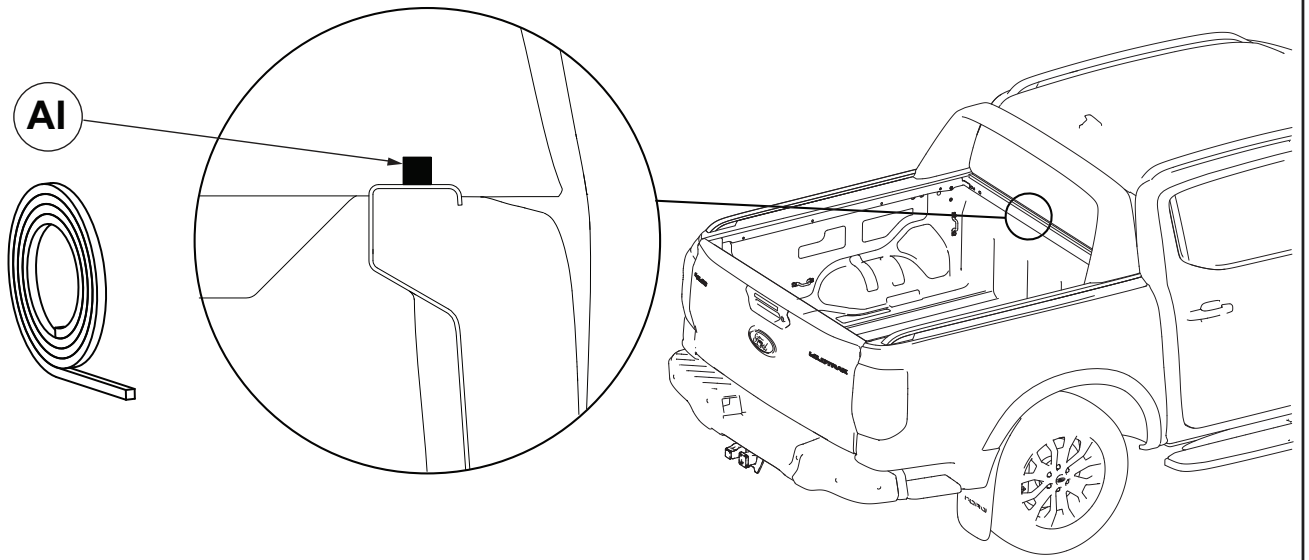

1

2

3

Fitting Kit Number	Product	Revision	Date	Page
EVOS1450S	Ford Ranger Wildtrack	2.1	22-07-2024	2 of 8