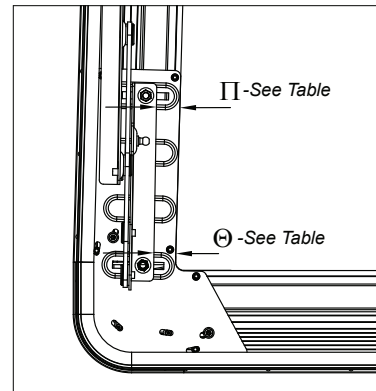

4

5

6

Fitting Kit Number EVOS1450S	Product Ford Ranger Wildtrack	Revision 2.1	Date 22-07-2024	Page 3 of 8
--	---	------------------------	---------------------------	-----------------------

7

Tighten the bolts to 8.5 N.m or 6.3 ft.lb
(once rail adjustments are complete)

8

9

Fitting Kit Number	Product	Revision	Date	Page
EVOS1450S	Ford Ranger Wildtrack	2.1	22-07-2024	4 of 8

10

Vehicle Model	Π	Θ
	mm	mm
Ford Ranger Wildtrak DC 2011+	25.5	25.5

11

MAX TORQUE SETTING = 8.5 Nm or 6.3 ft.lb

12

13

14

15

16

MAX TORQUE SETTING = 8.5Nm OR 6.3 ft.lb

MAX TORQUE SETTING = 15Nm or 11 ft.lb

Adjust latch bracket, latch height and pin location to align pin with centre of latch. Adjust cable tension to achieve correct latching. **IMPORTANT!** : Ensure seal contacts vehicle in all areas