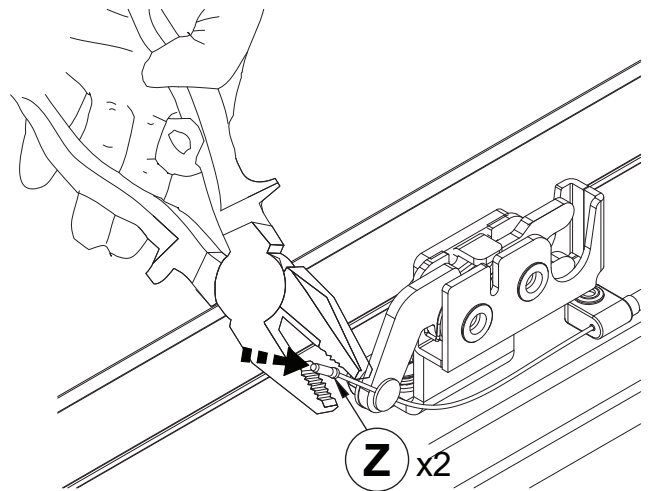

4

5

6

Fitting Kit Number EVOS1450S	Product Ford Ranger Wildtrack	Revision 2.1	Date 22-07-2024	Page 3 of 8
--	---	------------------------	---------------------------	-----------------------

7

Tighten the bolts to 8.5 N.m or 6.3 ft.lb
(once rail adjustments are complete)

8

9

Fitting Kit Number	Product	Revision	Date	Page
EVOS1450S	Ford Ranger Wildtrack	2.1	22-07-2024	4 of 8

10

Vehicle Model	Π	Θ
	mm	mm
Ford Ranger Wildtrak DC 2011+	25.5	25.5

11

MAX TORQUE SETTING = 8.5 Nm or 6.3 ft.lb

12

13

14

15

16

MAX TORQUE SETTING = 8.5Nm OR 6.3 ft.lb

MAX TORQUE SETTING = 15Nm or 11 ft.lb

Adjust latch bracket, latch height and pin location to align pin with centre of latch. Adjust cable tension to achieve correct latching. **IMPORTANT!** : Ensure seal contacts vehicle in all areas

Fitting Kit Number	Product	Revision	Date	Page
EVOS1450S	Ford Ranger Wildtrack	2.1	02-22-2024	6 of 8

17

18

Insure hinge is not twisted.
Adjust connection to lid if necessary.

After installation carefully and thoroughly clean all debris from the inside of the cargo box.
Retain these instructions for future reference